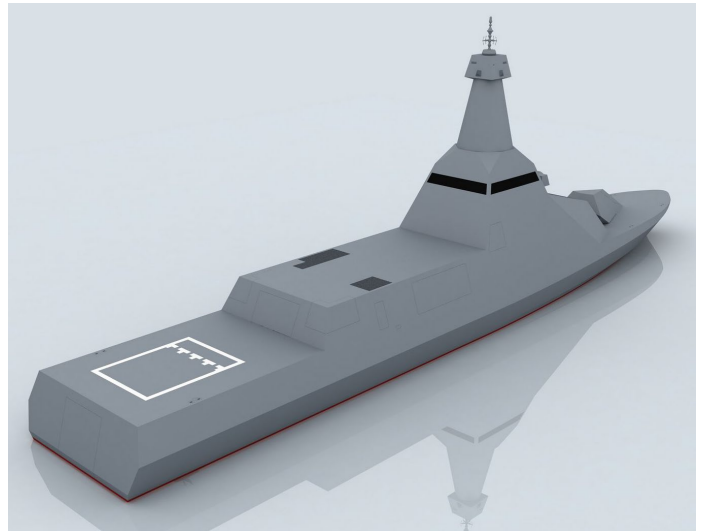

COMBATTANTE CL65 S

The Stealth Littoral Combattante CL65 S is designed to be the Best of Class in Radar Cross Section reduction combined with optimized sensor coverage and performances.

She has the same hull family lines of the sea proven “Vigilante 400” class offshore Patrol Vessels already delivered to several navies around the world.

MAIN CHARACTERISTICS

Length Overall	65.0 m
Beam Overall	10.6 m
Maximum speed	25 Knots
Range at 12 Knots	3500 NM
Crew	33
Fuel	145 m ³
Hull / Superstructure	Steel / Aluminum
Classification	Bureau Veritas